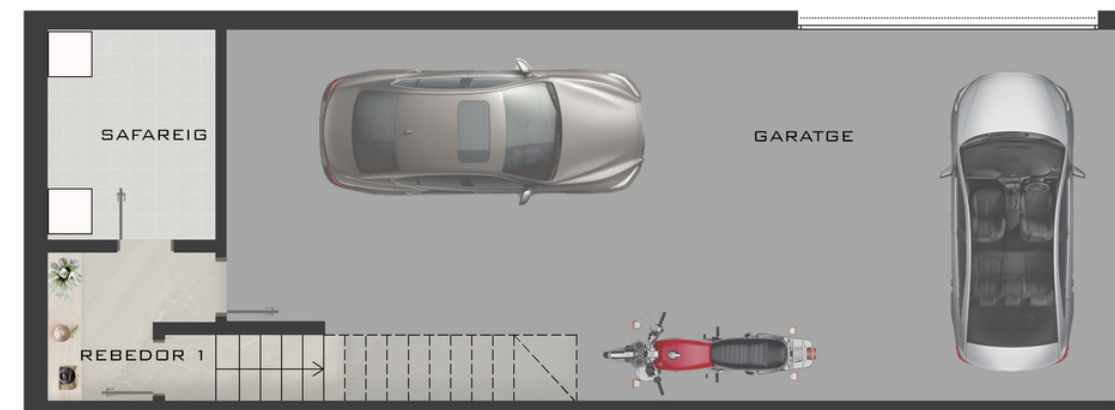

## Habitatge tipus

Superfície Construïda 195,07 m<sup>2</sup>

Superfície Útil 169,79 m<sup>2</sup>

Superfície Exteriors 71,74 m<sup>2</sup>

PLANTA PRIMERA

PLANTA BAIXA

PLANTA APARCAMENT

A modern building with a rooftop garden. The building has a light-colored facade and a dark window frame. The rooftop garden is filled with various green plants, including large-leafed tropical plants. The overall scene is dimly lit, suggesting dusk or dawn.